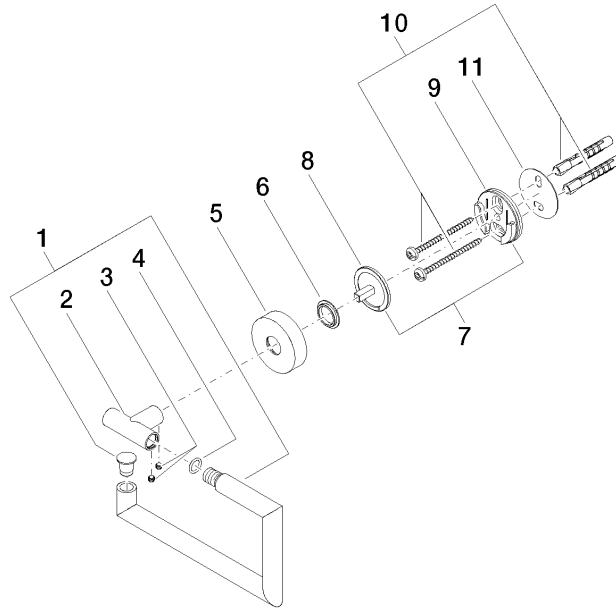

83 500 979

- width 150mm
- height 95 mm
- rosette Ø 40 mm
- 40mm projection

Fits: LISSÉ, META

	Brushed Platinum	83 500 979-06
	Chrome	83 500 979-00
	Dark Chrome	83 500 979-19
	Light Gold	83 500 979-26
	Brushed Light Gold	83 500 979-27
	Matte Black	83 500 979-33
	Brushed Bronze	83 500 979-42
	Brushed Champagne (22kt Gold)	83 500 979-46
	Champagne (22kt Gold)	83 500 979-47
	Brushed Chrome	83 500 979-93
	Brushed Dark Platinum	83 500 979-99

83 500 979

mm [inches]

83 500 979

Parts for other finishes can be found here: [Chrome](#)

Spare parts list

No.	Item Number	Name	Quantity used	Delivery time
1	90 28 22 626 00-06	holder	1	-
Spare part can no longer be ordered, please order the replacement item				
2	05 17 97 561 01-06	holder	1	10
3	90 31 11 038 00 90	pin	2	2
4	90 14 10 060 00 90	seal	1	2
5	08 27 97 500-06	rosette	1	10
6	08 30 11 516 90	ring	1	2
7	05 17 97 501 01 90	fixing set	1	2
8	08 17 97 559 90	holder	1	2
9	08 17 97 501 07	holder	1	2
10	05 30 31 025 00 90	fixing set	1	2
11	05 30 11 519 00 90	disc	1	2