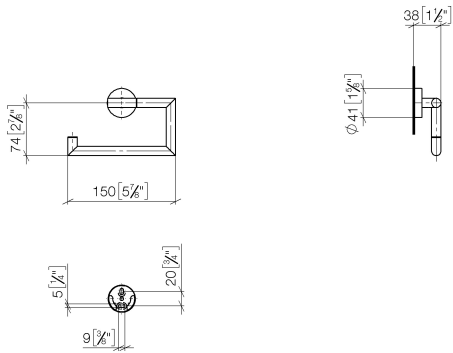

83 500 979

- width 150mm
- height 95 mm
- rosette Ø 40 mm
- 40mm projection

Fits: LISSÉ, META

	Brushed Platinum	83 500 979-06
	Chrome	83 500 979-00
	Dark Chrome	83 500 979-19
	Light Gold	83 500 979-26
	Brushed Light Gold	83 500 979-27
	Matte Black	83 500 979-33
	Brushed Bronze	83 500 979-42
	Brushed Champagne (22kt Gold)	83 500 979-46
	Champagne (22kt Gold)	83 500 979-47
	Brushed Chrome	83 500 979-93
	Brushed Dark Platinum	83 500 979-99

83 500 979

mm [inches]

83 500 979

Parts for other finishes can be found here: [Chrome](#)

Spare parts list

No.	Item Number	Name	Quantity used	Delivery time
1	90 28 22 626 00-06	holder	1	-
Spare part can no longer be ordered, please order the replacement item				
2	05 17 97 561 01-06	holder	1	10
3	90 31 11 038 00 90	pin	2	2
4	90 14 10 060 00 90	seal	1	2
5	08 27 97 500-06	rosette	1	10
6	08 30 11 516 90	ring	1	2
7	05 17 97 501 01 90	fixing set	1	2
8	08 17 97 559 90	holder	1	2
9	08 17 97 501 07	holder	1	2
10	05 30 31 025 00 90	fixing set	1	2
11	05 30 11 519 00 90	disc	1	2